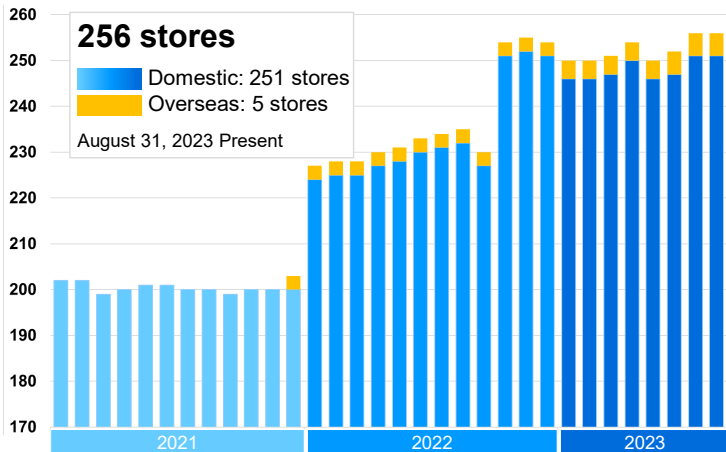

GENDA Group Store Expansion Progress Report

※Period covered: August 1, 2023 - August 31, 2023

1. Number of stores and offices

Number of stores

Number of stores

※Number of mini-locations *Non-staffed game areas