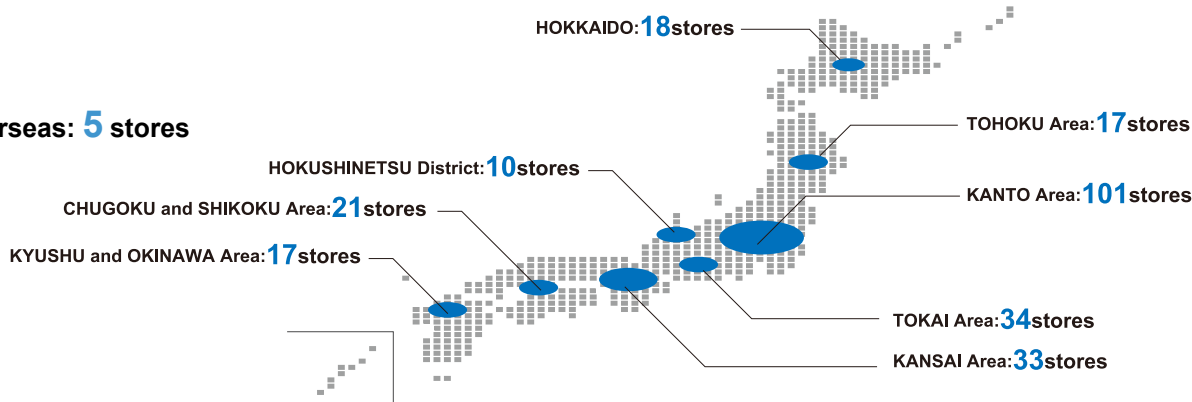

GENDA Group Store Expansion Progress Report

※Period covered: August 1, 2023 - August 31, 2023

1. Number of stores and offices

Number of stores

Number of stores

※Number of mini-locations *Non-staffed game areas

List of stores

Overseas: 5 stores

2. Topics

On August 10 (Thu), "FUN VILLAGE with Plarail and Licca-chan", the first family theme park in Chiba Prefecture, will be opened in "GiGO AEON Kaihinmakuhari (former Takarajima Makuhari)" on the 2nd floor of the AEON Kaihinmakuhari store, in collaboration with "GiGO", "Plarail" and "Licca-chan". Both "Plarail" and "Licca-chan" are loved by three generations, and many customers, especially families, visit the park. The theme park has been visited by many customers, especially families.